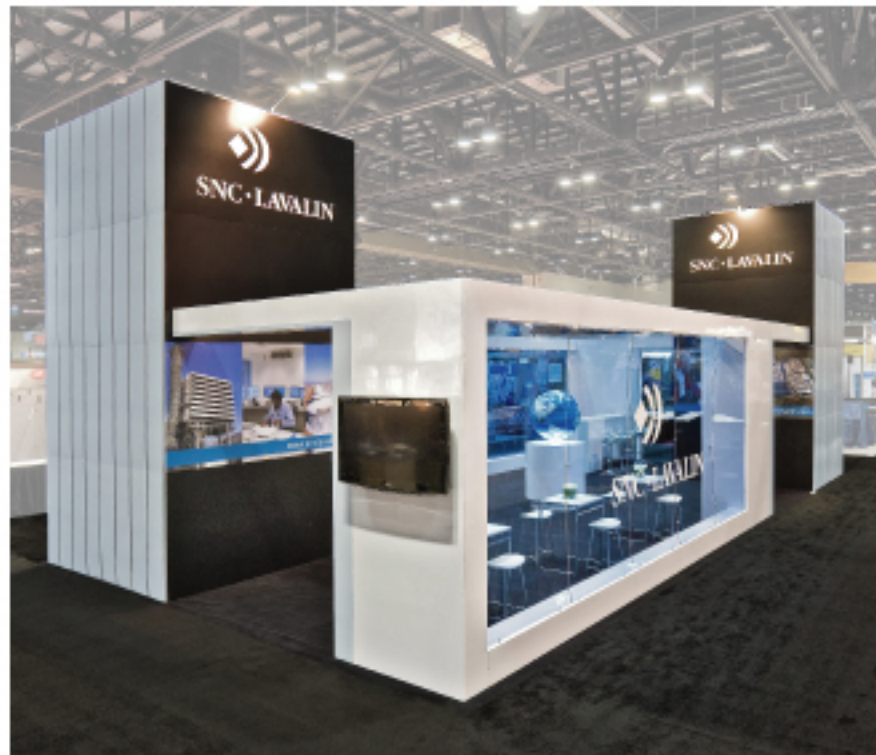

révélez l'excellence

transport  
entreposage  
contrôle d'inventaire

exhibiting excellence

transport  
storage  
inventory control

The logo for Archex, featuring the word "archex" in a white, lowercase, sans-serif font. A horizontal cyan bar is positioned above the "x", extending from the right side of the "e" to the right edge of the logo area.