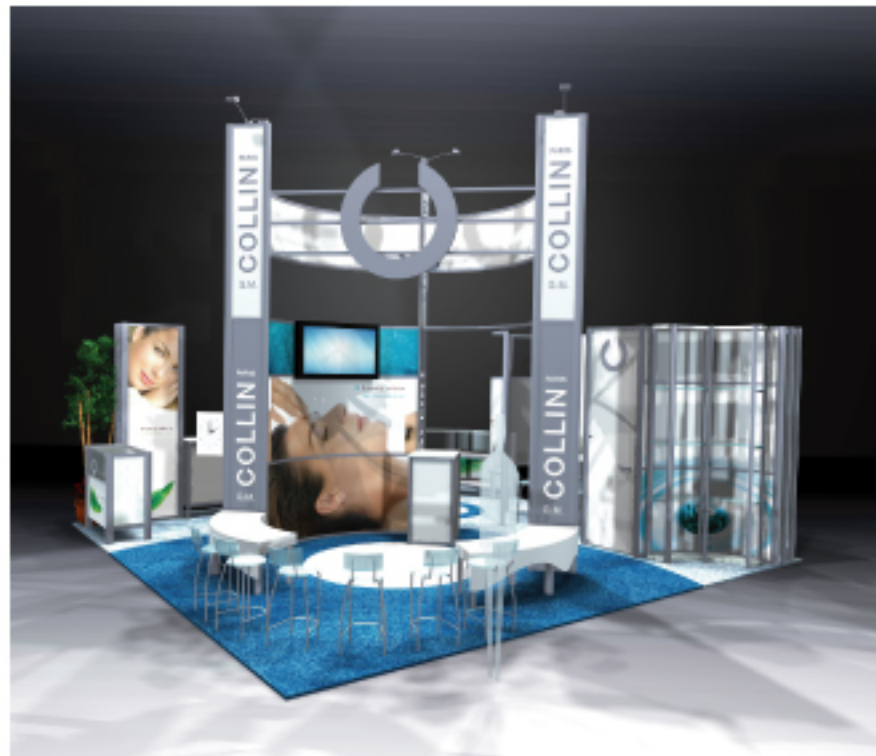

exhibiting excellence

custom design
custom fabrication
graphic design